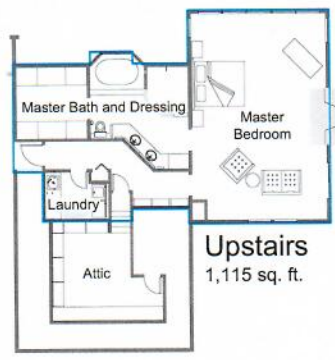

Main Deck	1,018 sq. ft.
South Deck	154 sq. ft.
Total	1,172 sq. ft.

Main Floor
3,302 sq. ft.

Downstairs
844 sq. ft.

Gym
601 sq. ft.

Upstairs
1,115 sq. ft.

Scale: 1/16" = 1' 0"

2313 N 650 W, West Lafayette, IN
Sunday, August 28, 2011

Main Floor	3,302 sq. ft.
Upstairs	1,115 sq. ft.
Downstairs	844 sq. ft.
Gym	601 sq. ft.
Total	5,862 sq. ft.